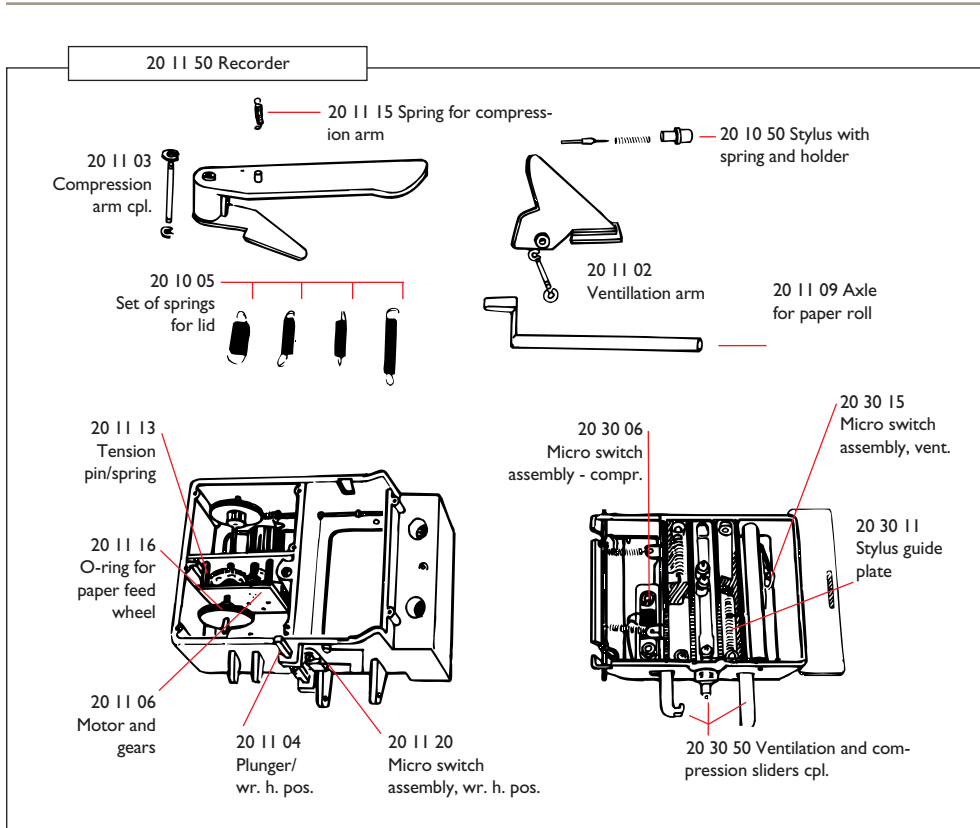

Resusci Anne Cat. Nos. 15 00 2x, 15 00 5x

NOT ILLUSTRATED

04 20 00	Carrying case Torso
15 34 00	Technical manual
15 20 07	Paper bags f/face skin (pkg. 1000)
18 39 10	Training mat
15 40 00	SkillGuide Update Kit
15 39 04	SkillGuide board RA

Recording Resusci Anne *Cat. No. 20 00 10*

Skillmeter Resusci Anne *Cat. No. 30 00 10*

Parts for Laerdal printer

NOT ILLUSTRATED

- 15 20 07 Paper bags for face skin (pkg. 1000)
- 30 01 01 Container for Skillmeter