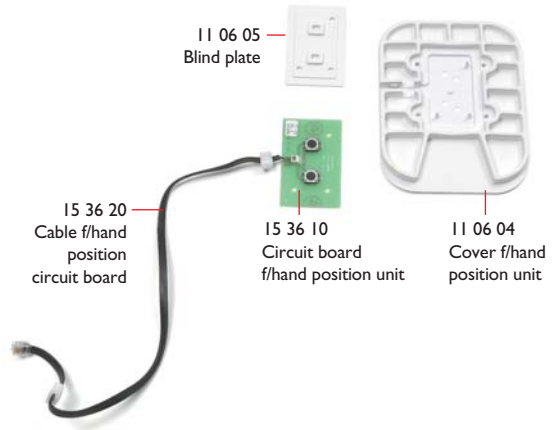

Resusci Anne Cat. Nos. 15 00 2x, 15 00 5x

NOT ILLUSTRATED

04 20 00	Carrying case Torso
15 34 00	Technical manual
15 20 07	Paper bags f/face skin (pkg. 1000)
18 39 10	Training mat
15 40 00	SkillGuide Update Kit
15 39 04	SkillGuide board RA

Recording Resusci Anne *Cat. No. 20 00 10*

Skillmeter Resusci Anne *Cat. No. 30 00 10*

Parts for Laerdal printer

NOT ILLUSTRATED

- 15 20 07 Paper bags for face skin (pkg. 1000)
- 30 01 01 Container for Skillmeter