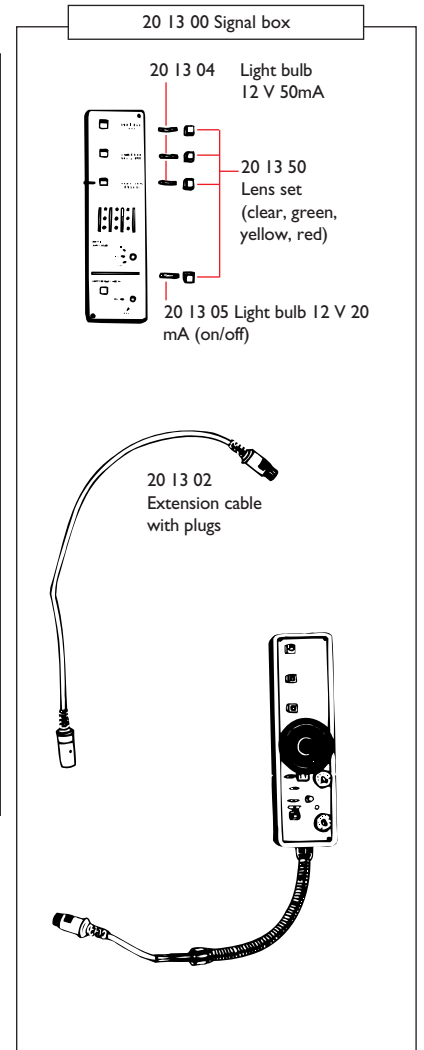

Resusci Anne Cat. Nos. 15 00 2x, 15 00 5x

NOT ILLUSTRATED

04 20 00	Carrying case Torso
15 34 00	Technical manual
15 20 07	Paper bags f/face skin (pkg. 1000)
18 39 10	Training mat
15 40 00	SkillGuide Update Kit
15 39 04	SkillGuide board RA

Recording Resusci Anne *Cat. No. 20 00 10*

Skillmeter Resusci Anne *Cat. No. 30 00 10*

Parts for Laerdal printer

NOT ILLUSTRATED

- 15 20 07 Paper bags for face skin (pkg. 1000)
- 30 01 01 Container for Skillmeter