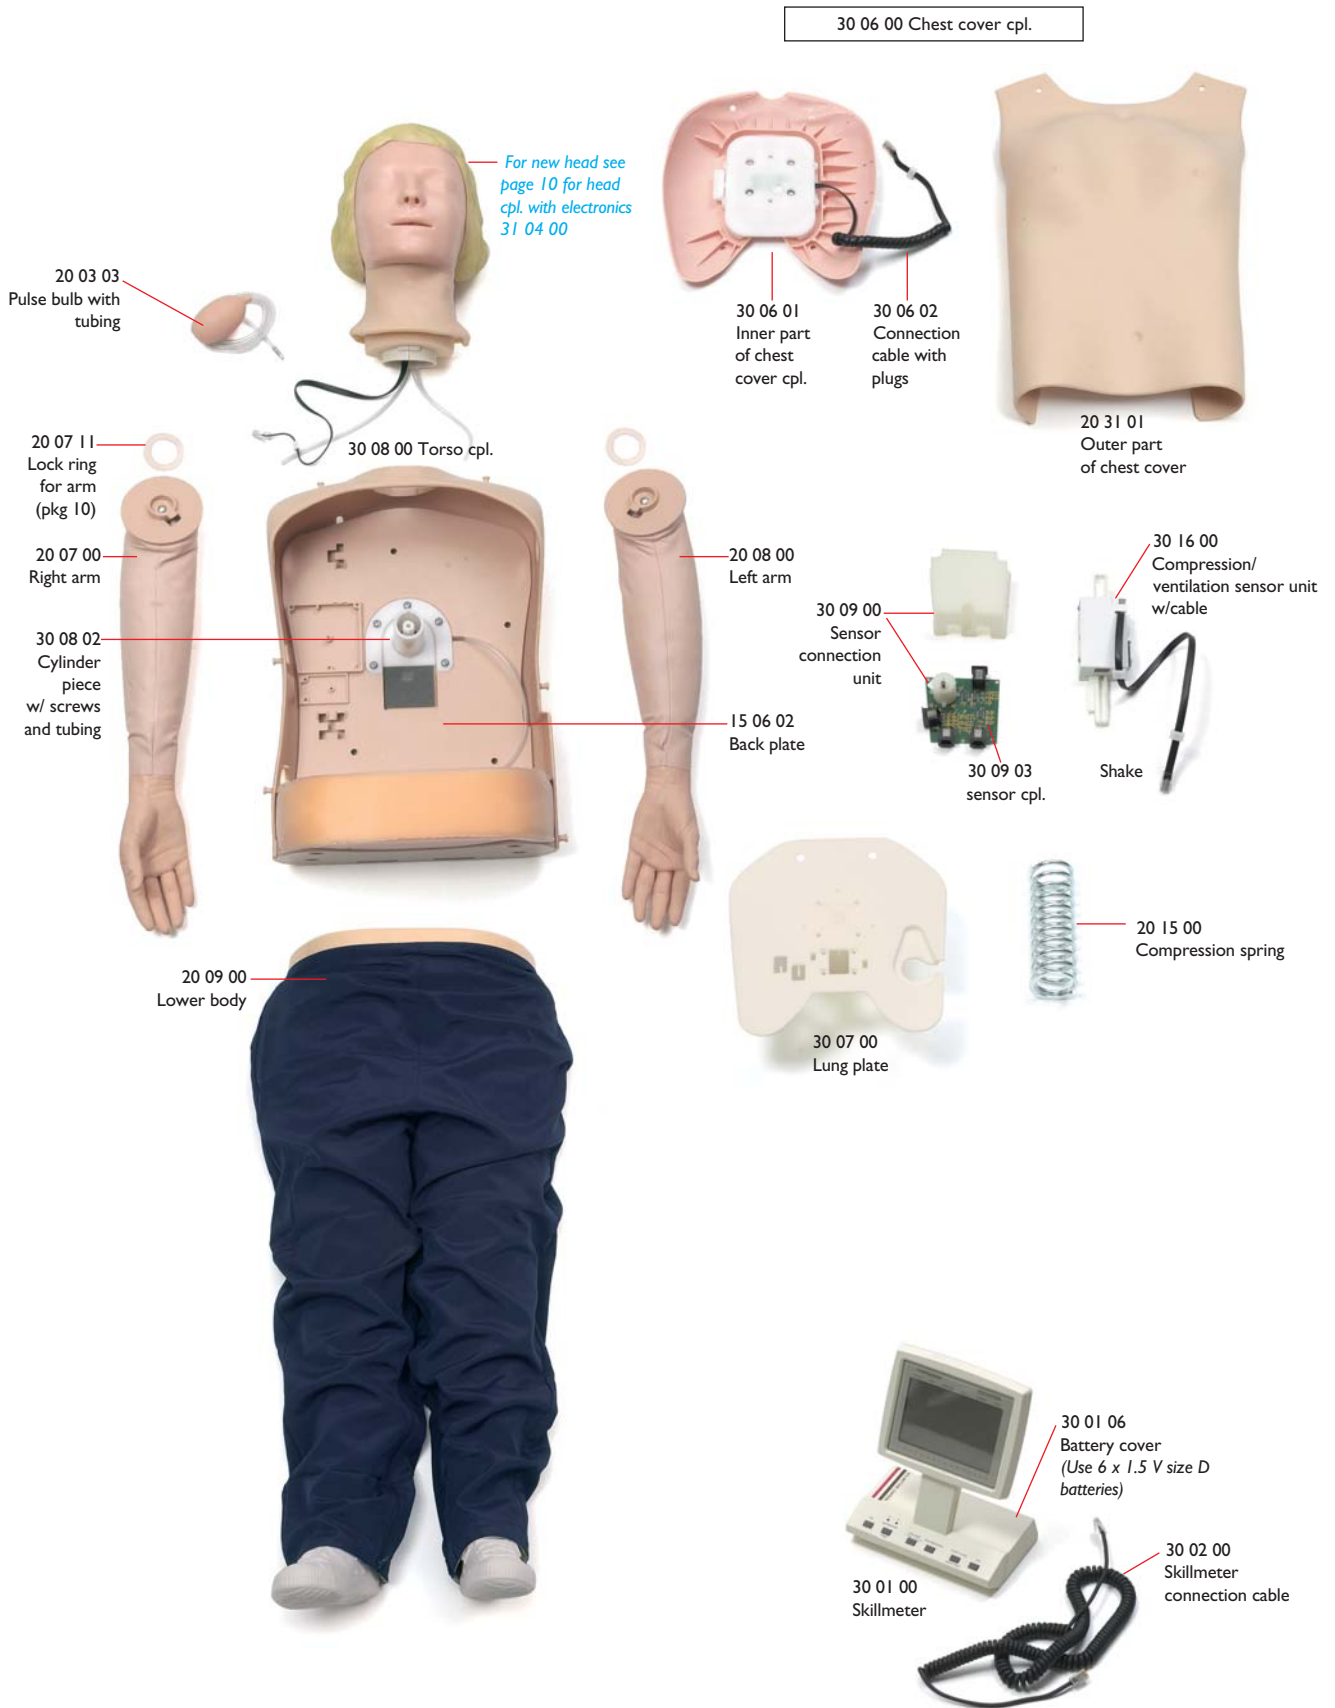

Resusci Anne Cat. Nos. 15 00 2x, 15 00 5x

NOT ILLUSTRATED

04 20 00	Carrying case Torso
15 34 00	Technical manual
15 20 07	Paper bags f/face skin (pkg. 1000)
18 39 10	Training mat
15 40 00	SkillGuide Update Kit
15 39 04	SkillGuide board RA

Recording Resusci Anne *Cat. No. 20 00 10*

Skillmeter Resusci Anne *Cat. No. 30 00 10*

Parts for Laerdal printer

NOT ILLUSTRATED

- 15 20 07 Paper bags for face skin (pkg. 1000)
- 30 01 01 Container for Skillmeter