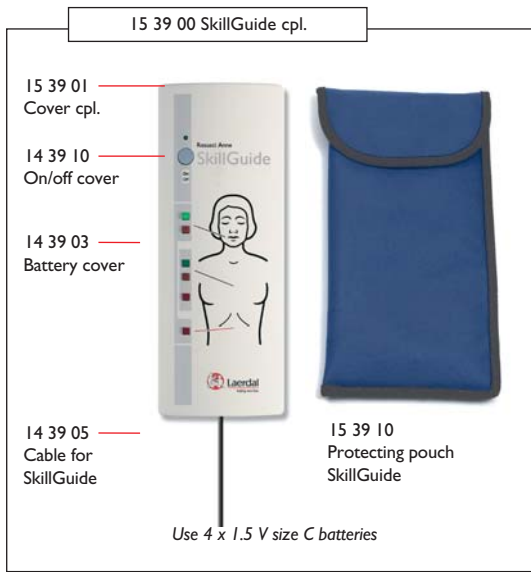

Resusci Anne Cat. Nos. 15 00 2x, 15 00 5x

NOT ILLUSTRATED

04 20 00	Carrying case Torso
15 34 00	Technical manual
15 20 07	Paper bags f/face skin (pkg. 1000)
18 39 10	Training mat
15 40 00	SkillGuide Update Kit
15 39 04	SkillGuide board RA

Recording Resusci Anne *Cat. No. 20 00 10*

Skillmeter Resusci Anne *Cat. No. 30 00 10*

Parts for Laerdal printer

NOT ILLUSTRATED

- 15 20 07 Paper bags for face skin (pkg. 1000)
- 30 01 01 Container for Skillmeter