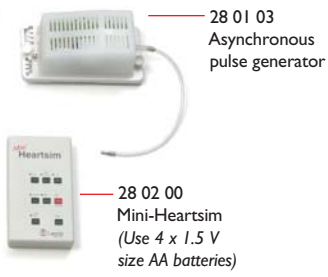

Recording Resusci Anne *Cat. No. 20 00 10*

Skillmeter Resusci Anne *Cat. No. 30 00 10*

Parts for Laerdal printer

NOT ILLUSTRATED

- 15 20 07 Paper bags for face skin (pkg. 1000)
- 30 01 01 Container for Skillmeter